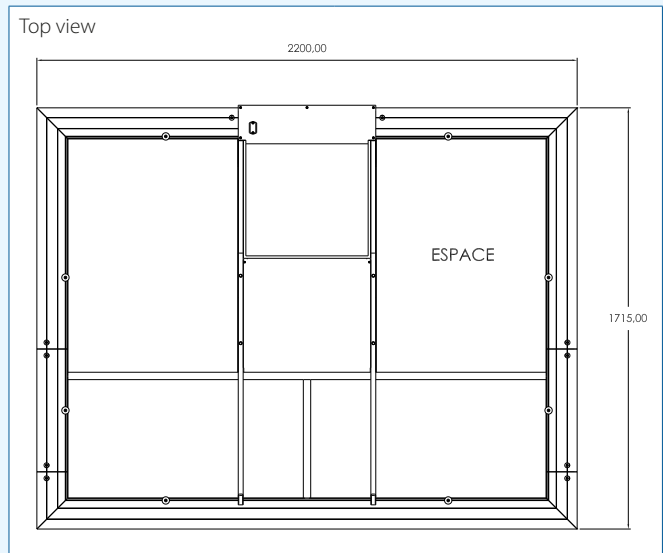

## ESPACE

The smoking cabin Espace is ideal if you want the smokers and nonsmokers to stay in visible contact with each other. The combination of intensive air cleaning and the odourless storage of ash and cigarette ends ensures that the surrounding area remains free from annoying smoke and smells. The smoking cabins are flexible in size and equipped to fit any interior. For situations in which smoking is only allowed in enclosed areas, the smoking cabin can be mounted with sliding doors, optionally with a self-closing mechanism. When dealing with a frequently visited public area the Espace PA (Public Area) is suitable with its double ashtray (large) with matching ash container its, adjusted start/stop system, and its gas oxidation filter.

### CONFIGURATIONS

The smoking cabin Espace is available in the following configurations:

Espace	smoking cabin with filter cabinet, table top and 1 odourless ashtray (small)
Espace PA	smoking cabin with filter cabinet, table top and 2 odourless ashtrays (large)

### DIMENSIONS

Smoking cabin Espace	
Dimensions	2200 x 1715 x 2165 mm
Net weight	605 kg