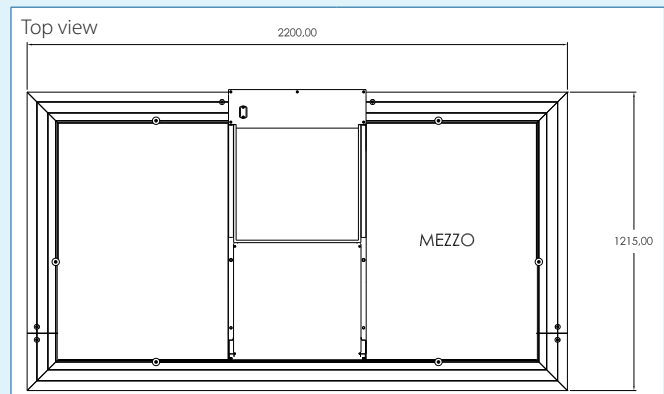

DIMENSIONS

Smoking cabin Mezzo / Mezzo PA	
Dimensions	2200 x 1215 x 2165 mm
Net weight	530 kg

SPECIFICATIONS

Physical dimensions and properties	
Number of people	4-5

Material:	• frame • glass	• aluminium and steel (coated RAL 9007) • 6 mm safety glass
Colour:	• table top • cabinet	• beech • anthracite
Ash container:	• Mezzo • Mezzo PA	• Capacity: 8,000 cigarette ends, incl. lid and sealing plug. • Capacity: 8,000 cigarette ends, two compartments, lid and 2 sealing plugs.
Ashtray:	• Mezzo • Mezzo PA	• 1: ø 20 mm inside, ø 130 mm outside, with valve • 2: ø 30 mm inside, ø 130 mm outside, without valve.
Performance		
Airflow	700 m³/u	
Noise level	at approx. 1.5 m distance: 48.4 dB(A); inside the smoking cabin: 54.1 dB(A)	
Efficiency	99.997% of all harmful tobacco related gases and particles (eg. nicotine and formaldehyde)	
Filters and maintenance		
• 2 x pre-filter • 2 x ElectroMax filter • 1 x HEPA filter • 1 x gas oxidation filter* • 1 x ACF-1 activated carbon filter • 1 x ACF-2 activated carbon filter	• disposable • cleanable/reusable • disposable • disposable • disposable • disposable	
*Optional for Mezzo, standard for Mezzo PA