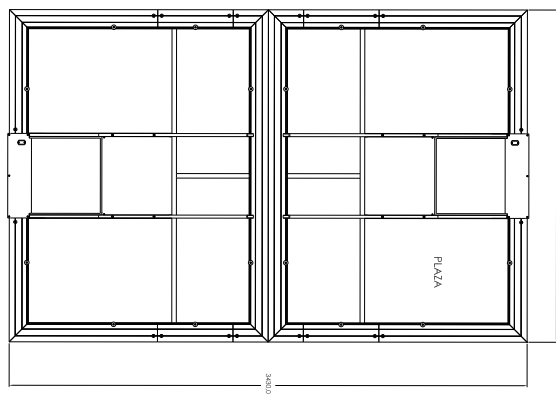

TEST CERTIFICATES

Tested by renowned institutes like ECN and TÜV. BG-prüfzert mark by BGIA for smoking cabin configuration with sliding doors.

CONFIGURATIONS

| | |
|---|---|
| The smoking cabin Plaza is available in the following configurations: | |
| Plaza | smoking cabin with 2 filter cabinets, 2 table tops with each 1 odourless ashtray (small) |
| Plaza PA | smoking cabin with 2 filter cabinets, 2 table tops with each 2 odourless ashtrays (large) |

DIMENSIONS

Top view

| | |
|---------------------|-----------------------|
| Smoking cabin Plaza | |
| Dimensions | 3430 x 2200 x 2165 mm |
| Net weight | 975 kg |

SPECIFICATIONS

| Physical dimensions and properties | |
|------------------------------------|---|
| Number of people | 12-14 |
| Material: | <ul style="list-style-type: none"> frame glass |
| Colour: | <ul style="list-style-type: none"> aluminium; steel (coated RAL 9007) 6 mm safety glass |
| Colour: | <ul style="list-style-type: none"> table top cabinet |
| Colour: | <ul style="list-style-type: none"> beech anthracite |
| Ash container: | <ul style="list-style-type: none"> Plaza Plaza PA |
| Ash container: | <ul style="list-style-type: none"> capacity per cabinet: 8000 cigarette ends, incl. lid and sealing plug capacity per cabinet: 8000 cigarette ends, two compartments, lid and 2 sealing plugs |
| Ashtray: | <ul style="list-style-type: none"> Plaza Plaza PA |
| Ashtray: | <ul style="list-style-type: none"> 1 per cabinet, ø 20 mm inside, ø 130 mm outside, with valve 2 per cabinet, ø 30 mm inside, ø 130 mm outside, without valve |
| Performance | |
| Airflow | 1400 m ³ /u |
| Noise level | at approx. 1.5 m distance: 48.4 dB(A); inside the cabin: 54.1 dB(A) |
| Efficiency | 99.997% of all harmful tobacco related gasses and particles (eg. nicotine and formaldehyde) |